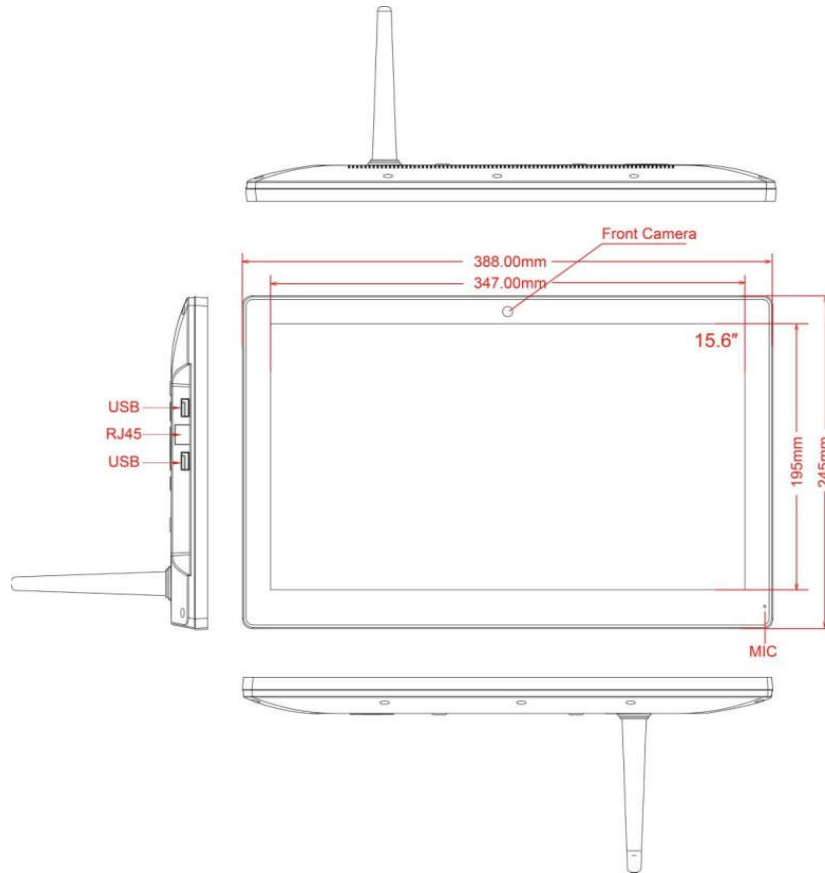

LINE DIAGRAM

For more details please visit us at www.capitalsignage.com | or Call us at +91-90077 73730 | +91-97761 98155 |
Corporate Office : 10 & 11/B Chowringhee Terrace, (Gokhale Road), Kolkata – 700020
Software Division: Room 606, Martin Burn Building, Sector –V, Saltlake, Kolkata - 700091
Factory Division: G1-10/ New, Beledanga Road, Mahestala, Kolkata - 700141