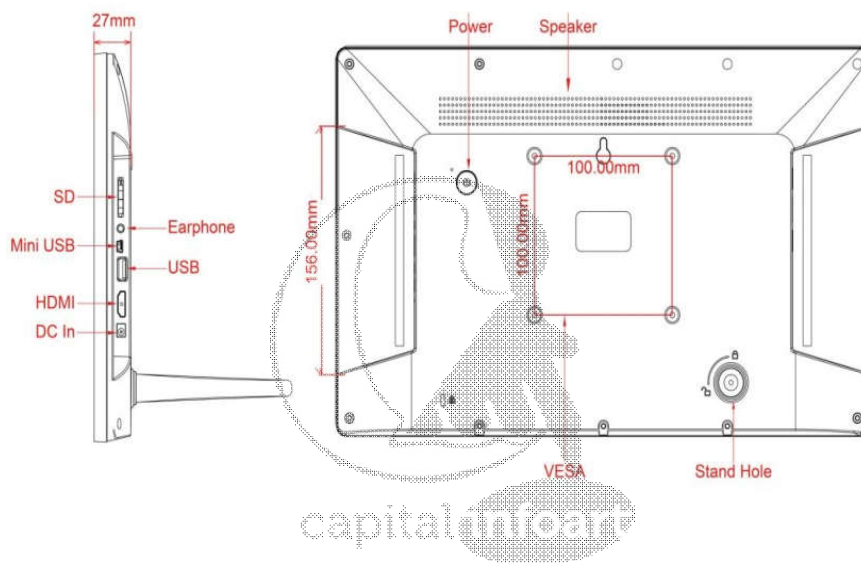

LINE DIAGRAM

For more details please visit us at www.capitalsignage.com | or Call us at +91-90077 73730 | +91-97761 98155 |
Corporate Office : 10 & 11/B Chowringhee Terrace, (Gokhale Road), Kolkata – 700020
Software Division: Room 606, Martin Burn Building, Sector –V, Saltlake, Kolkata - 700091
Factory Division: G1-10/ New, Beledanga Road, Mahestala, Kolkata - 700141